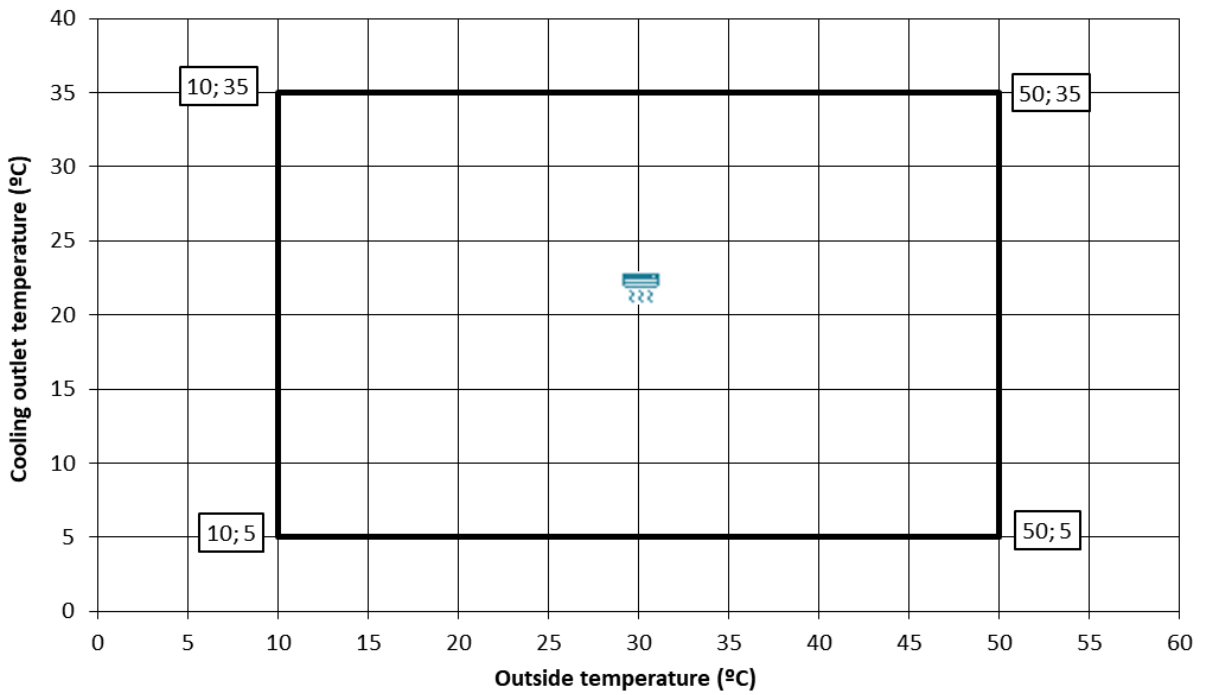

### 9. Operation curves

ecoAIR+ 400 6-24 PRO